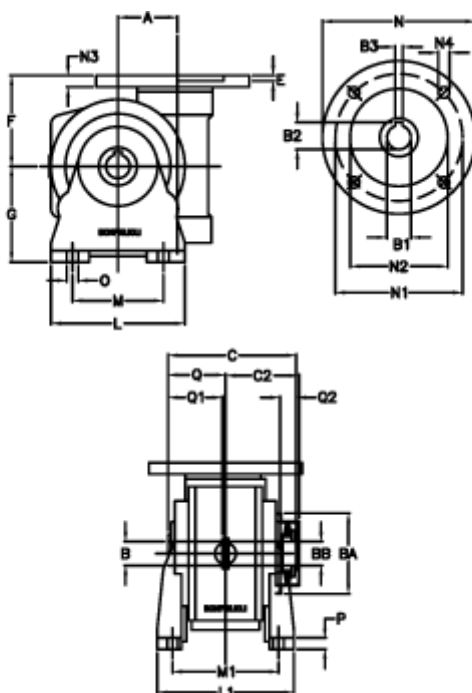

Article number: 390204407032236

Description: Worm Gear with Torque Limiter
VF 44-L2-V-70-P63B5

Measures

a	= 44.60	C2	= 48	M1	= 81.0	Q	= 32.0
B	= 18	Description	= VF 44V-xx-63B5	N	= 140	Q1	= 32
B1 E7	= 11	E	= 2.0	N1	= 115	Q2	= 12
B2	= 12.8	F	= 65	N2	= 95		
B3 H9	= 4	g	= 72	N3	= 10.5		
BA	= 40	L	= 90	N4	= 9,5		
BB H7	= 11	L1	= 98.0	O	= 8.5		
C	= 79	m	= 52	P	= 10		